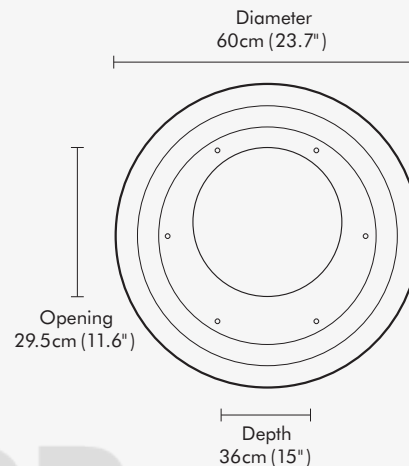

TECHNICAL SPECIFICATIONS

Mounting Bracket

- 316 Marine Grade
  Stainless Steel Mirror Finish

FUEL CAPACITY
1.5 LT BIO-ETHANOL

BURNING TIME
UP TO 5 HOURS

AVG. CONSUMPTION
± 0.30 LT/HR

3.0 kW
OUTPUT