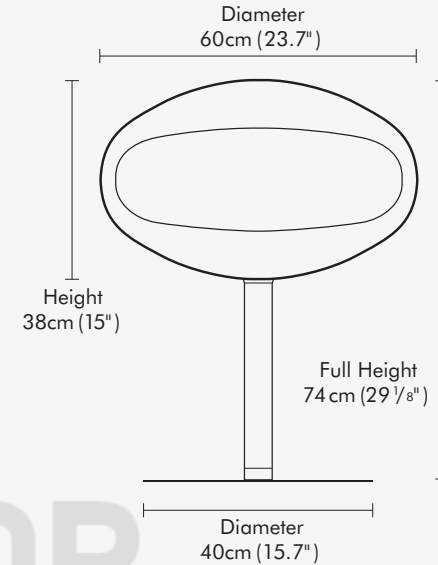

FUEL CAPACITY
1.5 LT BIO-ETHANOL

BURNING TIME
UP TO 5 HOURS

AVG. CONSUMPTION
±0.30 LT/HR

3.0 kW
OUTPUT

CONVERTS
TO AERIS

Pedestal

- 316 Marine Grade
  Stainless Steel Hairline Finish
- Black Mild Steel