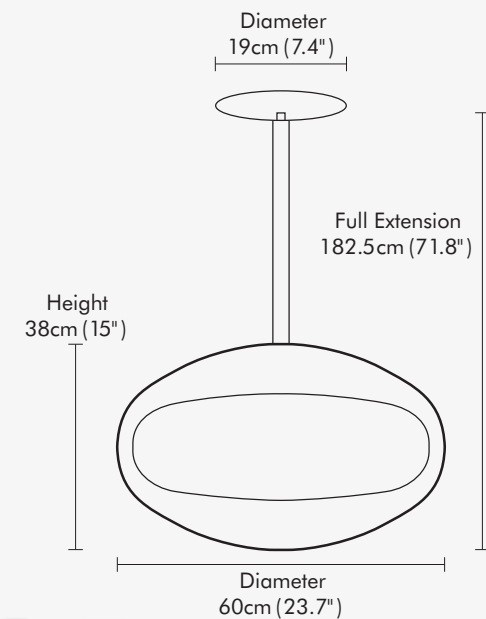

The Stainless Steel Hanging System is 142cm fully extended, adjustable to 6 different heights and can be rotated 360°.

The Black Hanging System is 202.5cm fully extended, adjustable in lengths of 25cm, but 360° rotation is not available.

### ADJUSTABLE HANGING POLE

- 6 height positions
- Full extension 142cm (56" in)

### HEIGHT POSITIONS

- 98.5cm (38.8" in) - minimum extension
- 134.5cm (53" in)
- 125.5cm (49.4" in)
- 116.5cm (45.8" in)
- 107.5cm (42.3" in)
- 182.5cm (72" in) - full extension