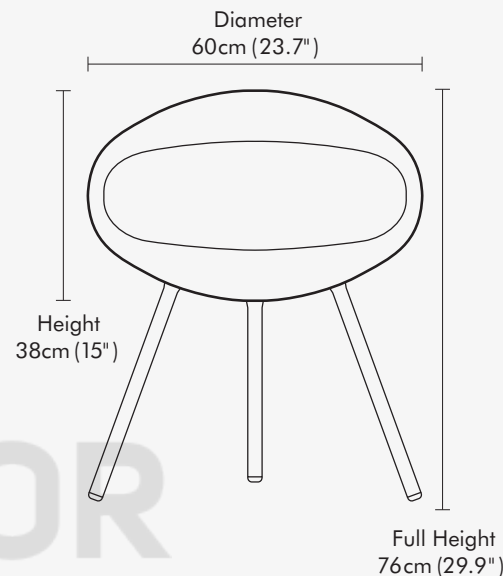

FUEL CAPACITY
1.5 LT BIO-ETHANOL

BURNING TIME
UP TO 5 HOURS

AVG. CONSUMPTION
± 0.30 LT/HR

3.0 kW
OUTPUT