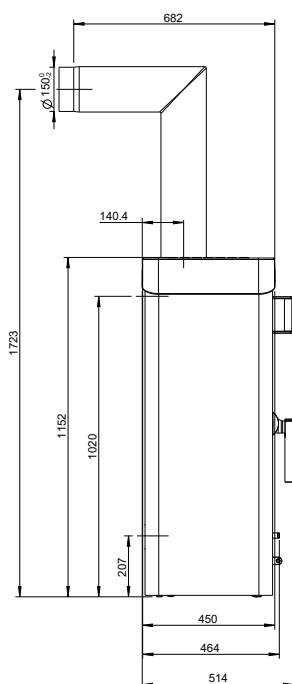

PALLAS

AUSTROFLAMM

www.austroflamm.com

Dimensions and weight

Height [mm]	900
Width [mm]	732
Depth [mm]	450
Combustion chamber width [mm]	537
Combustion chamber height [mm]	360
Combustion chamber depth [mm]	258
Baking compartment width [mm]	-
Baking compartment height [mm]	-
Baking compartment depth [mm]	-
Warming drawer, width [mm]	-
Warming compartment height [mm]	-
Warming drawer, depth [mm]	-
Dimensions, a (with Austroflamm elbow piece) [mm]	1476
Dimensions, b (with Austroflamm elbow piece) [mm]	770
Dimensions, c (with Austroflamm elbow piece) [mm]	682
Dimensions, d (with Austroflamm elbow piece) [mm]	140
Flue pipe outlet, diameter [mm]	150
Outside air connection diameter [Ø mm]	125
Weight, basic appliance [kg]	143
Weight Xtra [kg]	-
Weight, HMS [kg]	86
Total weight inc. steel case (STM) [kg]	154
Total weight inc. ceramic case (KGM) [kg]	184
Total weight inc. soapstone case (SPM) [kg]	248
a: Safety distance to combustible materials, front [mm]	800
b: Safety distance to combustible materials, left [mm]	200
c: Safety distance to combustible materials, rear [mm]	200
d: Safety distance to combustible materials, right [mm]	200
Safety distance to combustible materials, floor [mm]	0

Output

Nominal heat efficiency [kW]	9.0
Minimum heat output [kW]	4.5
Maximum heat output [kW]	13.0
Minimum room heating capacity [m³]	114
Maximum room heating capacity [m³]	305
Energy efficiency class	A

Data for the chimney sweep

Exhaust gas mass flow [g/s]	9.2
Flue gas temperature [°C]	310
Minimum delivery pressure at nominal heat output [Pa]	12
at 0.8 times nominal heat output [Pa]	10

Equipment

Xtra heat storage technology	-
Heat Memory System	Accessories
External air connection / operation independent of ambient air	No
Ash removal	Flat bed firing