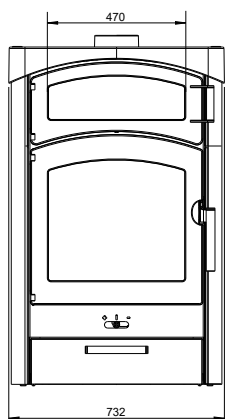

PALLAS

AUSTROFLAMM

www.austroflamm.com

Dimensions and weight

Height [mm]	900
Width [mm]	732
Depth [mm]	450
Combustion chamber width [mm]	537
Combustion chamber height [mm]	360
Combustion chamber depth [mm]	258
Baking compartment width [mm]	-
Baking compartment height [mm]	-
Baking compartment depth [mm]	-
Warming drawer, width [mm]	-
Warming compartment height [mm]	-
Warming drawer, depth [mm]	-
Dimensions, a (with Austroflamm elbow piece) [mm]	1476
Dimensions, b (with Austroflamm elbow piece) [mm]	770
Dimensions, c (with Austroflamm elbow piece) [mm]	682
Dimensions, d (with Austroflamm elbow piece) [mm]	140
Flue pipe outlet, diameter [mm]	150
Outside air connection diameter [Ø mm]	125
Weight, basic appliance [kg]	143
Weight Xtra [kg]	-
Weight, HMS [kg]	86
Total weight inc. steel case (STM) [kg]	154
Total weight inc. ceramic case (KGM) [kg]	184
Total weight inc. soapstone case (SPM) [kg]	248
a: Safety distance to combustible materials, front [mm]	800
b: Safety distance to combustible materials, left [mm]	200
c: Safety distance to combustible materials, rear [mm]	200
d: Safety distance to combustible materials, right [mm]	200
Safety distance to combustible materials, floor [mm]	0

Output

Nominal heat efficiency [kW]	9.0
Minimum heat output [kW]	4.5
Maximum heat output [kW]	13.0
Minimum room heating capacity [m³]	114
Maximum room heating capacity [m³]	305
Energy efficiency class	A

Data for the chimney sweep

Exhaust gas mass flow [g/s]	9.2
Flue gas temperature [°C]	310
Minimum delivery pressure at nominal heat output [Pa]	12
at 0.8 times nominal heat output [Pa]	10

Equipment

Xtra heat storage technology	-
Heat Memory System	Accessories
External air connection / operation independent of ambient air	No
Ash removal	Flat bed firing