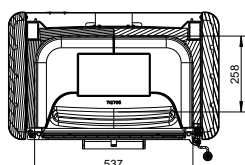

PALLAS

AUSTROFLAMM

www.austroflamm.com

Dimensions and weight

Height [mm]	900
Width [mm]	732
Depth [mm]	450
Combustion chamber width [mm]	537
Combustion chamber height [mm]	360
Combustion chamber depth [mm]	258
Baking compartment width [mm]	-
Baking compartment height [mm]	-
Baking compartment depth [mm]	-
Warming drawer, width [mm]	-
Warming compartment height [mm]	-
Warming drawer, depth [mm]	-
Dimensions, a (with Austroflamm elbow piece) [mm]	1476
Dimensions, b (with Austroflamm elbow piece) [mm]	770
Dimensions, c (with Austroflamm elbow piece) [mm]	682
Dimensions, d (with Austroflamm elbow piece) [mm]	140
Flue pipe outlet, diameter [mm]	150
Outside air connection diameter [Ø mm]	125
Weight, basic appliance [kg]	143
Weight Xtra [kg]	-
Weight, HMS [kg]	86
Total weight inc. steel case (STM) [kg]	154
Total weight inc. ceramic case (KGM) [kg]	184
Total weight inc. soapstone case (SPM) [kg]	248
a: Safety distance to combustible materials, front [mm]	800
b: Safety distance to combustible materials, left [mm]	200
c: Safety distance to combustible materials, rear [mm]	200
d: Safety distance to combustible materials, right [mm]	200
Safety distance to combustible materials, floor [mm]	0

Output

Nominal heat efficiency [kW]	9.0
Minimum heat output [kW]	4.5
Maximum heat output [kW]	13.0
Minimum room heating capacity [m³]	114
Maximum room heating capacity [m³]	305
Energy efficiency class	A

Data for the chimney sweep

Exhaust gas mass flow [g/s]	9.2
Flue gas temperature [°C]	310
Minimum delivery pressure at nominal heat output [Pa]	12
at 0.8 times nominal heat output [Pa]	10

Equipment

Xtra heat storage technology	-
Heat Memory System	Accessories
External air connection / operation independent of ambient air	No
Ash removal	Flat bed firing