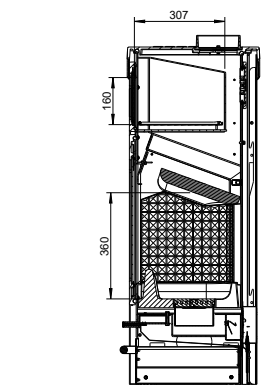

PALLAS

AUSTROFLAMM

www.austroflamm.com

Dimensions and weight

Height [mm]	900
Width [mm]	732
Depth [mm]	450
Combustion chamber width [mm]	537
Combustion chamber height [mm]	360
Combustion chamber depth [mm]	258
Baking compartment width [mm]	-
Baking compartment height [mm]	-
Baking compartment depth [mm]	-
Warming drawer, width [mm]	-
Warming compartment height [mm]	-
Warming drawer, depth [mm]	-
Dimensions, a (with Austroflamm elbow piece) [mm]	1476
Dimensions, b (with Austroflamm elbow piece) [mm]	770
Dimensions, c (with Austroflamm elbow piece) [mm]	682
Dimensions, d (with Austroflamm elbow piece) [mm]	140
Flue pipe outlet, diameter [mm]	150
Outside air connection diameter [Ø mm]	125
Weight, basic appliance [kg]	143
Weight Xtra [kg]	-
Weight, HMS [kg]	86
Total weight inc. steel case (STM) [kg]	154
Total weight inc. ceramic case (KGM) [kg]	184
Total weight inc. soapstone case (SPM) [kg]	248
a: Safety distance to combustible materials, front [mm]	800
b: Safety distance to combustible materials, left [mm]	200
c: Safety distance to combustible materials, rear [mm]	200
d: Safety distance to combustible materials, right [mm]	200
Safety distance to combustible materials, floor [mm]	0

Output

Nominal heat efficiency [kW]	9.0
Minimum heat output [kW]	4.5
Maximum heat output [kW]	13.0
Minimum room heating capacity [m³]	114
Maximum room heating capacity [m³]	305
Energy efficiency class	A

Data for the chimney sweep

Exhaust gas mass flow [g/s]	9.2
Flue gas temperature [°C]	310
Minimum delivery pressure at nominal heat output [Pa]	12
at 0.8 times nominal heat output [Pa]	10

Equipment

Xtra heat storage technology	-
Heat Memory System	Accessories
External air connection / operation independent of ambient air	No
Ash removal	Flat bed firing