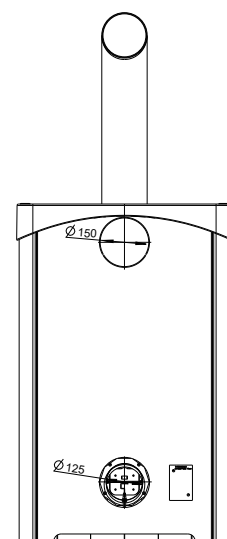

PALLAS

AUSTROFLAMM

www.austroflamm.com

Dimensions and weight

Height [mm]	900
Width [mm]	732
Depth [mm]	450
Combustion chamber width [mm]	537
Combustion chamber height [mm]	360
Combustion chamber depth [mm]	258
Baking compartment width [mm]	-
Baking compartment height [mm]	-
Baking compartment depth [mm]	-
Warming drawer, width [mm]	-
Warming compartment height [mm]	-
Warming drawer, depth [mm]	-
Dimensions, a (with Austroflamm elbow piece) [mm]	1476
Dimensions, b (with Austroflamm elbow piece) [mm]	770
Dimensions, c (with Austroflamm elbow piece) [mm]	682
Dimensions, d (with Austroflamm elbow piece) [mm]	140
Flue pipe outlet, diameter [mm]	150
Outside air connection diameter [Ø mm]	125
Weight, basic appliance [kg]	143
Weight Xtra [kg]	-
Weight, HMS [kg]	86
Total weight inc. steel case (STM) [kg]	154
Total weight inc. ceramic case (KGM) [kg]	184
Total weight inc. soapstone case (SPM) [kg]	248
a: Safety distance to combustible materials, front [mm]	800
b: Safety distance to combustible materials, left [mm]	200
c: Safety distance to combustible materials, rear [mm]	200
d: Safety distance to combustible materials, right [mm]	200
Safety distance to combustible materials, floor [mm]	0

Output

Nominal heat efficiency [kW]	9.0
Minimum heat output [kW]	4.5
Maximum heat output [kW]	13.0
Minimum room heating capacity [m³]	114
Maximum room heating capacity [m³]	305
Energy efficiency class	A

Data for the chimney sweep

Exhaust gas mass flow [g/s]	9.2
Flue gas temperature [°C]	310
Minimum delivery pressure at nominal heat output [Pa]	12
at 0.8 times nominal heat output [Pa]	10

Equipment

Xtra heat storage technology	-
Heat Memory System	Accessories
External air connection / operation independent of ambient air	No
Ash removal	Flat bed firing