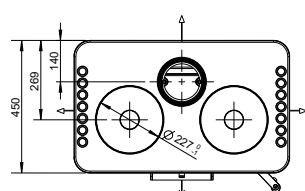

PALLAS

AUSTROFLAMM

www.austroflamm.com

Dimensions and weight

Height [mm]	900
Width [mm]	732
Depth [mm]	450
Combustion chamber width [mm]	537
Combustion chamber height [mm]	360
Combustion chamber depth [mm]	258
Baking compartment width [mm]	-
Baking compartment height [mm]	-
Baking compartment depth [mm]	-
Warming drawer, width [mm]	-
Warming compartment height [mm]	-
Warming drawer, depth [mm]	-
Dimensions, a (with Austroflamm elbow piece) [mm]	1476
Dimensions, b (with Austroflamm elbow piece) [mm]	770
Dimensions, c (with Austroflamm elbow piece) [mm]	682
Dimensions, d (with Austroflamm elbow piece) [mm]	140
Flue pipe outlet, diameter [mm]	150
Outside air connection diameter [Ø mm]	125
Weight, basic appliance [kg]	143
Weight Xtra [kg]	-
Weight, HMS [kg]	86
Total weight inc. steel case (STM) [kg]	154
Total weight inc. ceramic case (KGM) [kg]	184
Total weight inc. soapstone case (SPM) [kg]	248
a: Safety distance to combustible materials, front [mm]	800
b: Safety distance to combustible materials, left [mm]	200
c: Safety distance to combustible materials, rear [mm]	200
d: Safety distance to combustible materials, right [mm]	200
Safety distance to combustible materials, floor [mm]	0

Output

Nominal heat efficiency [kW]	9.0
Minimum heat output [kW]	4.5
Maximum heat output [kW]	13.0
Minimum room heating capacity [m³]	114
Maximum room heating capacity [m³]	305
Energy efficiency class	A

Data for the chimney sweep

Exhaust gas mass flow [g/s]	9.2
Flue gas temperature [°C]	310
Minimum delivery pressure at nominal heat output [Pa]	12
at 0.8 times nominal heat output [Pa]	10

Equipment

Xtra heat storage technology	-
Heat Memory System	Accessories
External air connection / operation independent of ambient air	No
Ash removal	Flat bed firing