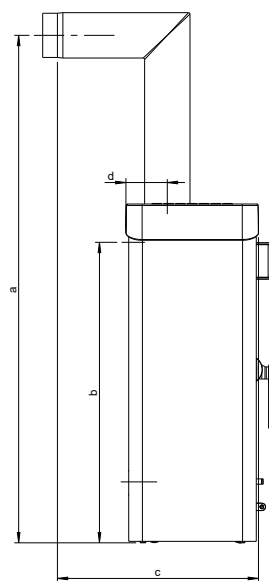

PALLAS

AUSTROFLAMM

www.austroflamm.com

Dimensions and weight

Height [mm]	900
Width [mm]	732
Depth [mm]	450
Combustion chamber width [mm]	537
Combustion chamber height [mm]	360
Combustion chamber depth [mm]	258
Baking compartment width [mm]	-
Baking compartment height [mm]	-
Baking compartment depth [mm]	-
Warming drawer, width [mm]	-
Warming compartment height [mm]	-
Warming drawer, depth [mm]	-
Dimensions, a (with Austroflamm elbow piece) [mm]	1476
Dimensions, b (with Austroflamm elbow piece) [mm]	770
Dimensions, c (with Austroflamm elbow piece) [mm]	682
Dimensions, d (with Austroflamm elbow piece) [mm]	140
Flue pipe outlet, diameter [mm]	150
Outside air connection diameter [Ø mm]	125
Weight, basic appliance [kg]	143
Weight Xtra [kg]	-
Weight, HMS [kg]	86
Total weight inc. steel case (STM) [kg]	154
Total weight inc. ceramic case (KGM) [kg]	184
Total weight inc. soapstone case (SPM) [kg]	248
a: Safety distance to combustible materials, front [mm]	800
b: Safety distance to combustible materials, left [mm]	200
c: Safety distance to combustible materials, rear [mm]	200
d: Safety distance to combustible materials, right [mm]	200
Safety distance to combustible materials, floor [mm]	0

Output

Nominal heat efficiency [kW]	9.0
Minimum heat output [kW]	4.5
Maximum heat output [kW]	13.0
Minimum room heating capacity [m³]	114
Maximum room heating capacity [m³]	305
Energy efficiency class	A

Data for the chimney sweep

Exhaust gas mass flow [g/s]	9.2
Flue gas temperature [°C]	310
Minimum delivery pressure at nominal heat output [Pa]	12
at 0.8 times nominal heat output [Pa]	10

Equipment

Xtra heat storage technology	-
Heat Memory System	Accessories
External air connection / operation independent of ambient air	No
Ash removal	Flat bed firing