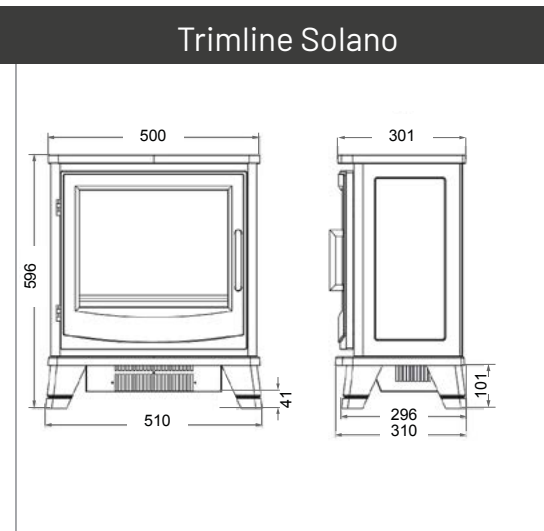

# Fronteiras, Painéis, Cofres, Armários, Cofres Angulares, Angle

www.forjas-salvador.com

Trimline 100E Solus

Trimline 80E Solus

Trimline 75E Solus

Trimline 80

Trimline 60E Insert

Wristed in the figure in millimeters, Angle PRODUCT DIMENSIONS