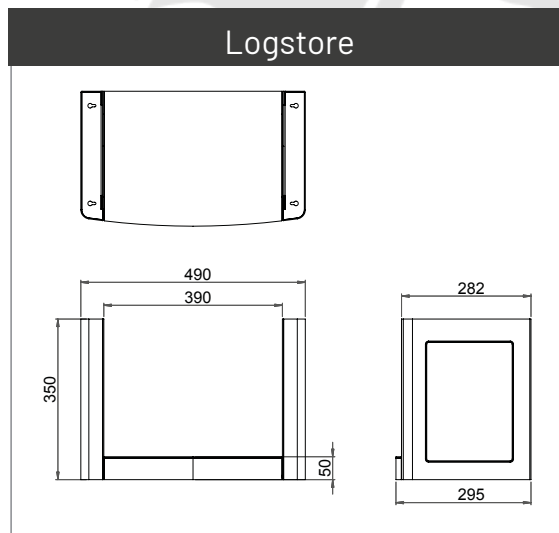

# Fronteiras, Painéis, Cofres, Armários, Cofres Angulares, Angle

www.forjas-salvador.com

Trimline 100E Solus

Trimline 80E Solus

Trimline 75E Solus

Trimline 80

Trimline 60E Insert

Wristed in the figure in millimeters, Angle PRODUCT DIMENSIONS